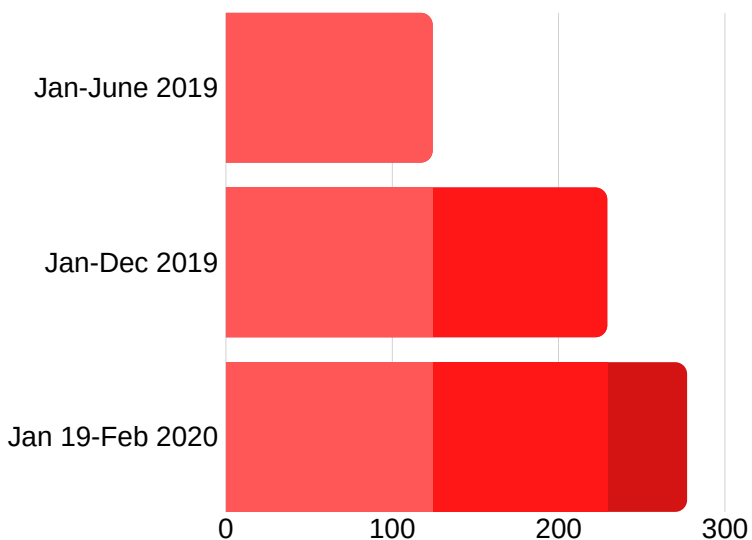

HSI STEM HUB

SECOND YEAR ACHIEVEMENTS

MEMBER REGISTRATION

THE HSI STEM PROFESSIONALS NETWORK

The NSF HSI STEM Resource Hub facilitates research collaborations across the country for Network Members by providing access to a member directory where scientists can find members of the HSI STEM Professionals Network. The directory is a great place to find scientists ready to partner for collaborative research and grant writing.